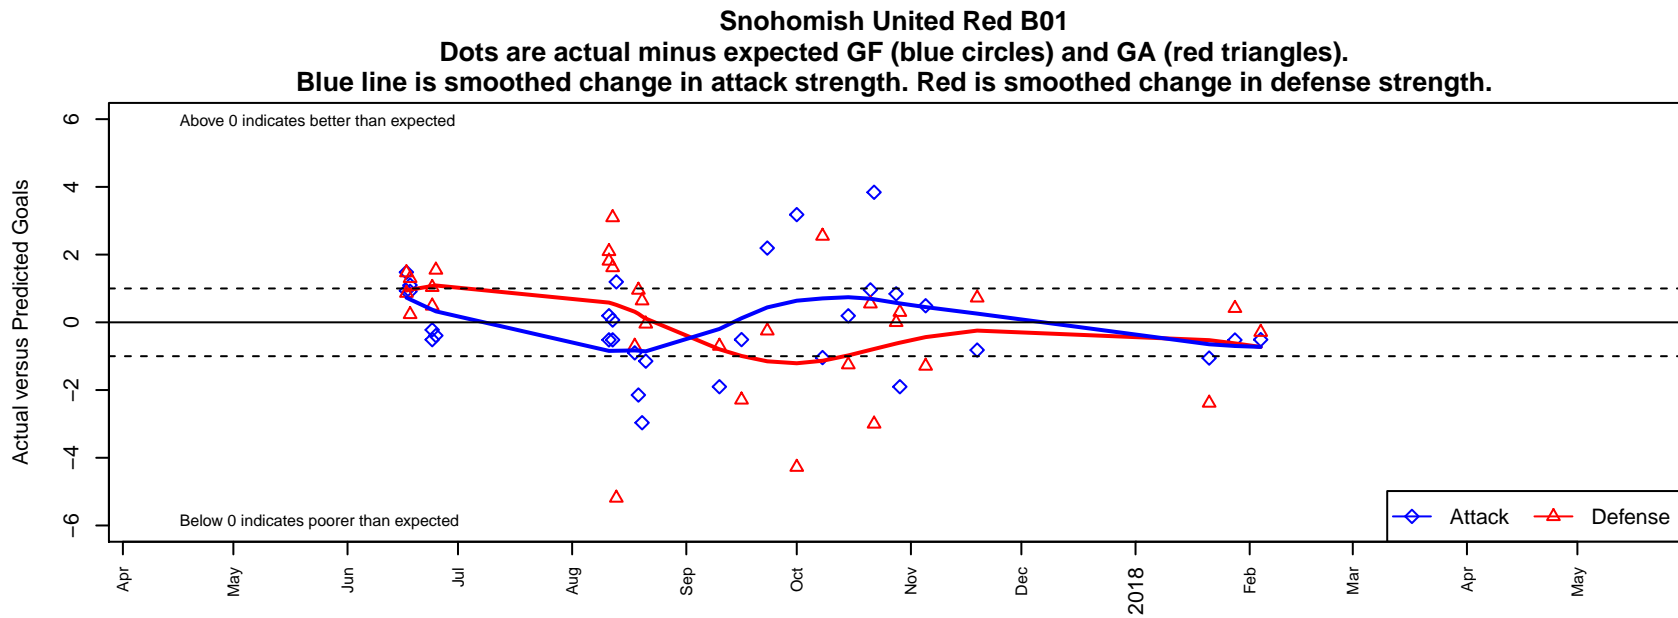

Snohomish United Red B01

Snohomish Youth SC
 Snohomish, WA
 B01 total strength=1494
 attack=16.31 defense=7.53
 fall league = RCL B01 Div 4
 notes= Aune 2016

alt names used:
 SNOHOMISH UNITED B01 RED (WA)
 Snohomish United Red B
 SNOHOMISH UNITED Red B
 SYSC SNOHOMISH UNITED 01 RED B
 SNOHOMISH UNITED BU16 RED (WA)
 SNOHOMISH UNITED Red B

Venues played:
 2017 Skagit Firecracker Div. 2 U17
 2017 Snohomish United Invt Gold
 2017 REDAPT Cup Gold U17
 2017 Bigfoot Silver U17
 2017 RCL B01 Div 4
 2017 WYS Presidents Cup B01 Division 2

**attack and defense variance (black dot)
relative to other teams
and top 10 in region**