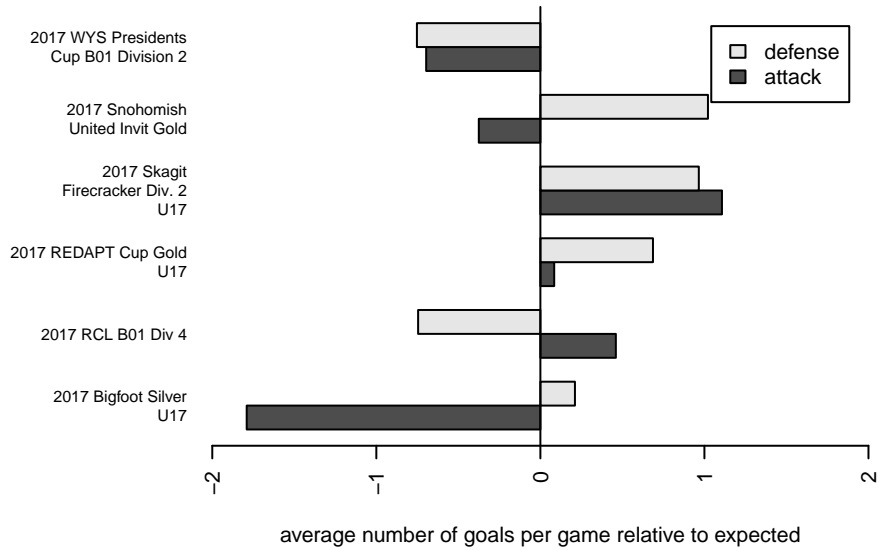

Performance relative to 13 month average