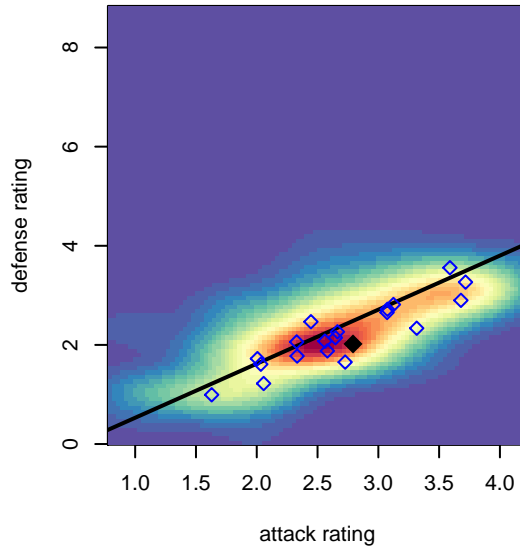

**attack and defense rating
relative to others at age
and all opponents in last 13 months**