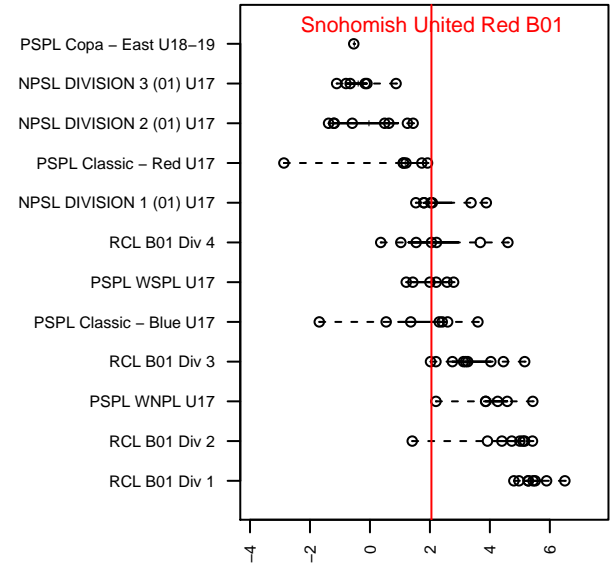

**attack and defense rating
relative to others at age
and all opponents in last 13 months**